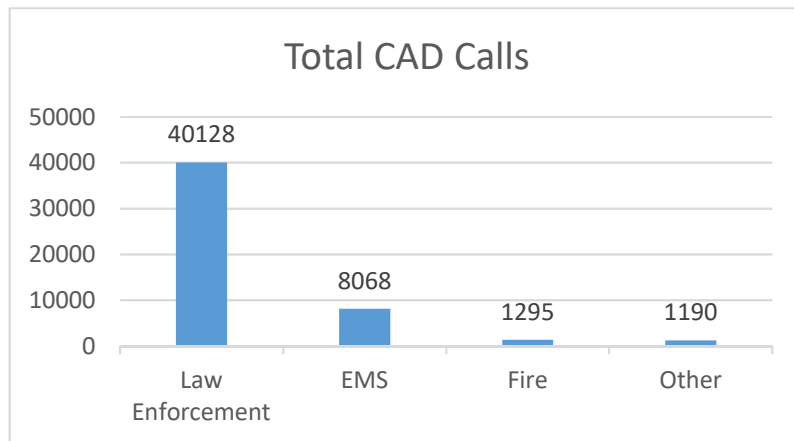

# Scotland County Emergency Communications 2019 Dispatch Statistics

Agency	Total All Calls in Year	Average Calls Per Day	Total CAD Calls in Year	Average CAD Calls Per Day	% of Call Volume	Answer to Dispatch
Law Enforcement	-	-	40128	55.32	41.19%	1:38
EMS/BH/CFV	-	-	8068	22.25	8.28%	1:17
Fire	-	-	1295	3.57	1.33%	1:54
Other	-	-	1190	3.29	1.22%	8:10
	<b>97,413</b>	<b>267.28</b>	<b>50681</b>	<b>138.85</b>	<b>52.03%</b>	<b>3:15</b>

\*NOTE: LPD, WPD, & SCSO have combined Answer to Dispatch times.

## Over 592,253 Radio Transmissions