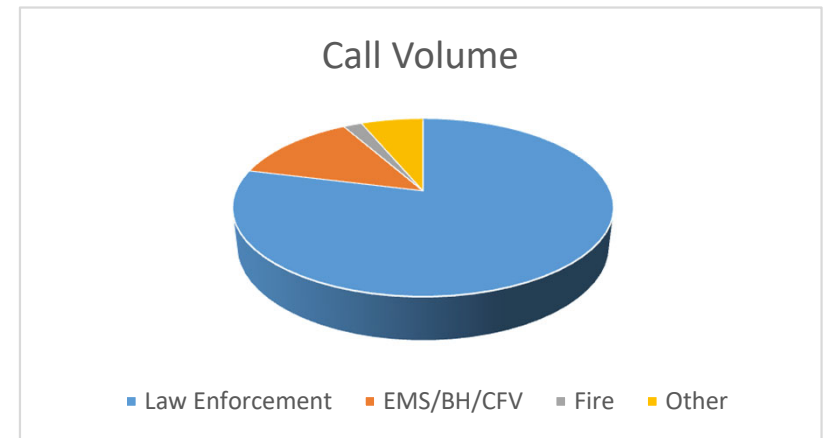

# Scotland County Emergency Communications 2019 Dispatch Statistics

Agency	Total All Calls in Year	Average Calls Per Day	Total CAD Calls in Year	Average CAD Calls Per Day	% of Call Volume	Answer to Dispatch
Law Enforcement	-	-	40128	55.32	41.19%	1:38
EMS/BH/CFV	-	-	8068	22.25	8.28%	1:17
Fire	-	-	1295	3.57	1.33%	1:54
Other	-	-	1190	3.29	1.22%	8:10
	<b>97,413</b>	<b>267.28</b>	<b>50681</b>	<b>138.85</b>	<b>52.03%</b>	<b>3:15</b>

\*NOTE: LPD, WPD, & SCSO have combined Answer to Dispatch times.